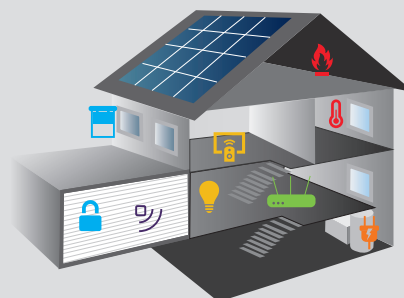

Become a certified Popp reseller: www.popp.eu/reseller-program